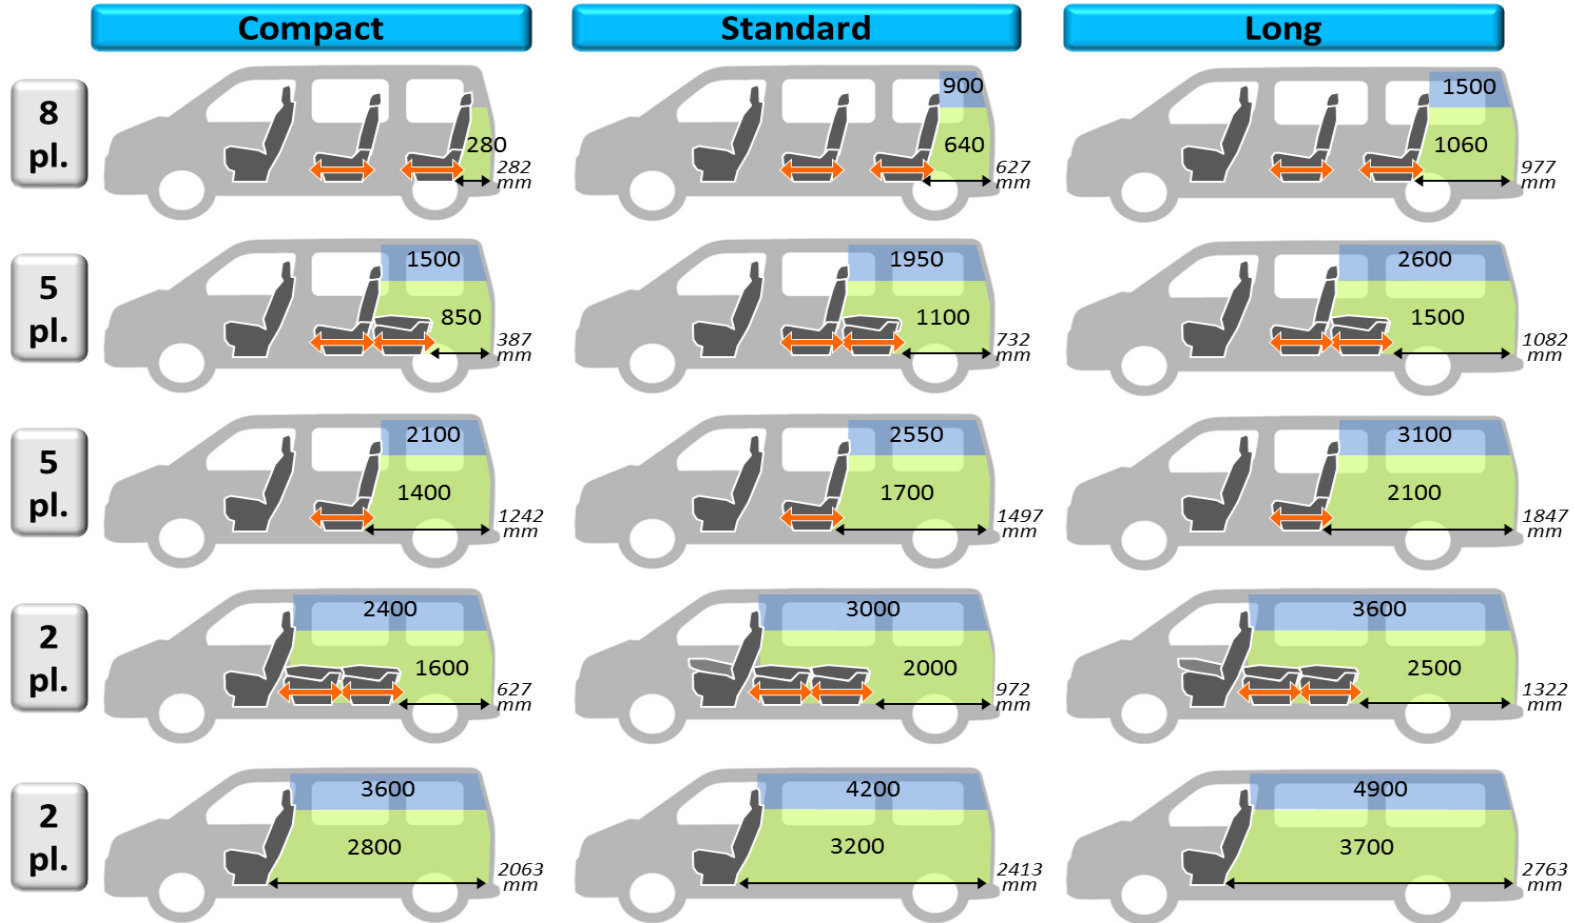

(1) Vehicle in running order

(2) In a standard configuration (without third row)

6.3 KNOW EVERYTHING ABOUT YOUR NEW TRAVELLER

Interior volumes (Litres)

Volume to the top of the seat back
 Volume to the roof